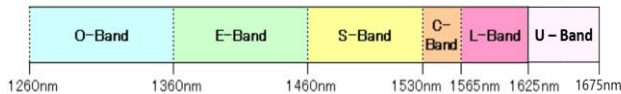

I*Sense® 64K-Wideband Interrogator

The IFOS I*Sense® 64K-Wideband (WB) optoelectronic interrogator offers a cost-effective, high Fiber-Bragg-Grating (FBG) count, and high-speed solution for monitoring and control.

Key features & benefits of the I*Sense® 64K-WB product are:

- Highly scalable and expandable to over 6,000 FBGs
- Multi-optical-band with E, S, C, L, U bands (O optional)
- Fast inter-fiber FBG array auto-switching capabilities
- GUI control for connecting to any FBG array at high speeds
- High sampling speed of up to 6 kS/s for every FBG per fiber
- High resolution, accuracy, and dynamic range (high SNR)
- Remote monitoring capability (10-50 km reach)
- Reliable solid state design with no moving parts
- Operates in harsh and demanding environments
- Long life and high reliability
- Integrated PC for single-box intelligent monitoring
- Customizable decision aid algorithms and displays
- Fiber or wireless backhaul transmission capability

I*Sense® 64K-WB Product Specifications	
Spectral Bands	E, S, C, L and U bands switchable at high speeds (O band optional)
Number of Fiber Channels	64
Number of Sensors Per Fiber Channel	100
Sampling Rate	6,000 Samples / second
Strain Range	± 5,000 micro-strain
Strain Resolution	< 0.1 micro-strain
Temperature Resolution	< 0.05°C
Absolute Accuracy (±)	< 1 micro-strain, < 0.1°C
Dynamic Range (SNR)	100 dB
Sensor Reach	10-50 km (band-dependent)
Optical Connectors	FC/APC or E2000
Dimensions (W x D x H)	480 x 500 x 178 mm ³ rack mount 4U
Weight	<20 kg
Power Supply Voltage	Universal 85 to 240 VAC
Power Consumption	<100 W (incl. computer)
Interface	Integrated PC
Software	Windows 10
Operating Temp. Range	0 to 55°C (-10 to 70°C Optional)
Rating	Commercial (optional Ruggedized version available)